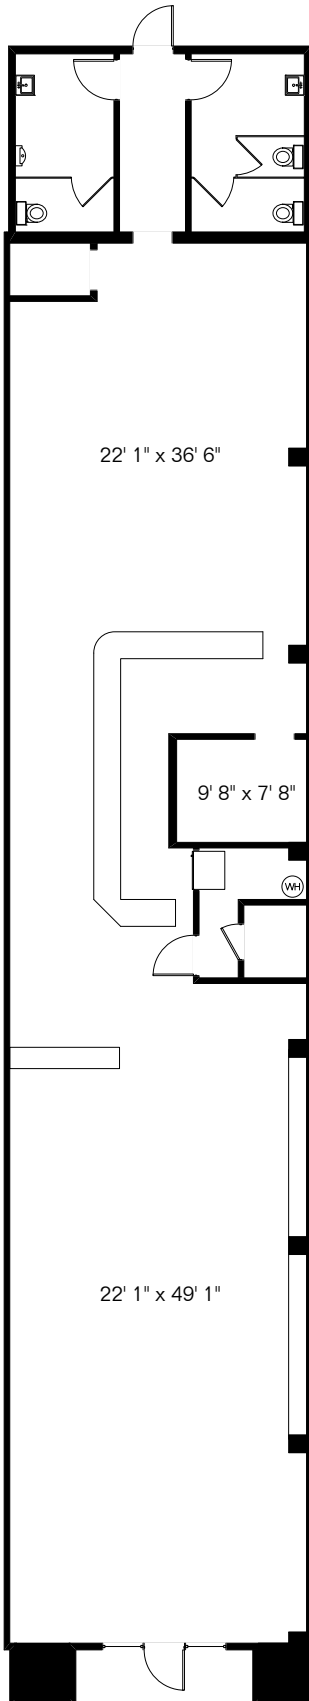

The square footages and room size information are deemed to be reliable but are not guaranteed and should be independently verified. This drawing is for marketing purposes only.

325 W Fry Blvd Suite F

Gross 2,691 Sq Ft

Site Visit June 2020

0 ft. 6 ft. 10 ft. 20 ft.

Copyright 2020 Floor Plans First! LLC
All Rights Reserved.